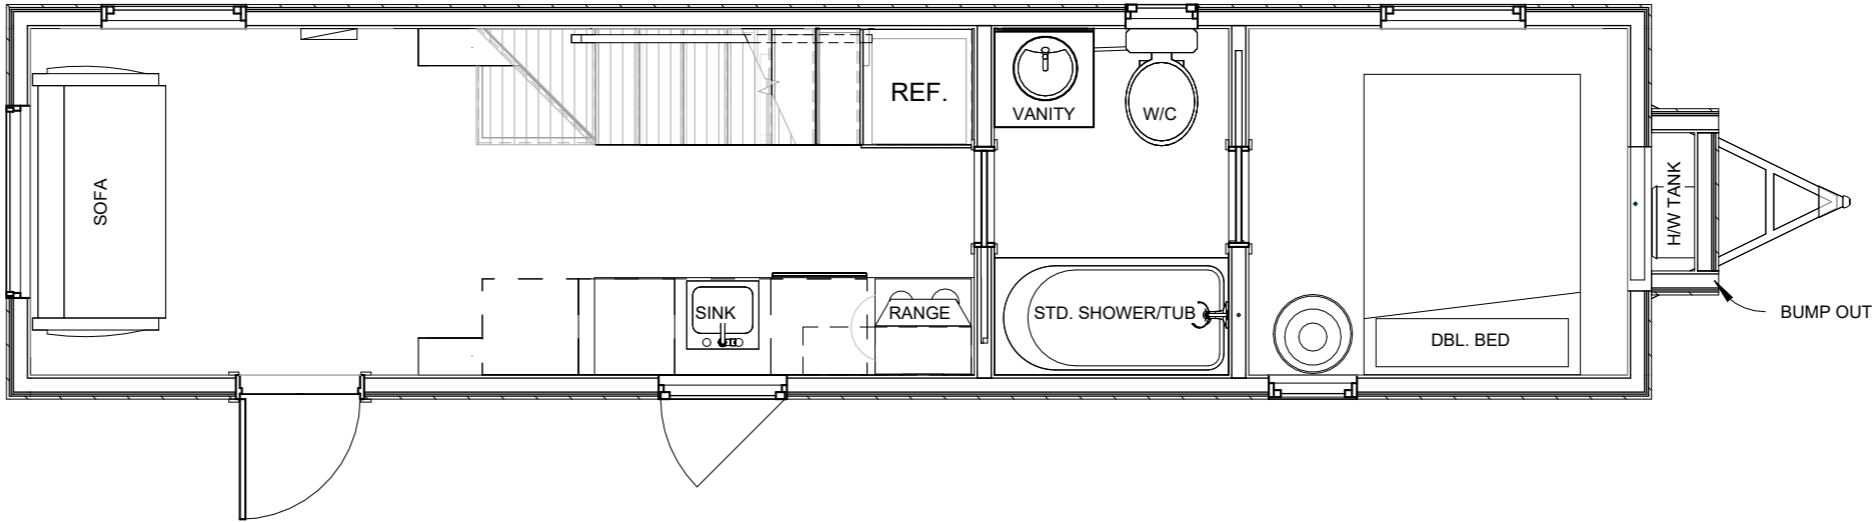

MAIN FLOOR PLAN

LOFT FLOOR PLAN

435 HARBOUR ROAD  
 GIBSONS BC  
 www.sunshinetinyhomes.com  
 sunshinetinyhomes@gmail.com  
 PAM ROBERTSON

**SIMPLY HEAVEN FLEX**

No.	Description	Date

**FLOOR PLAN CONCEPT**