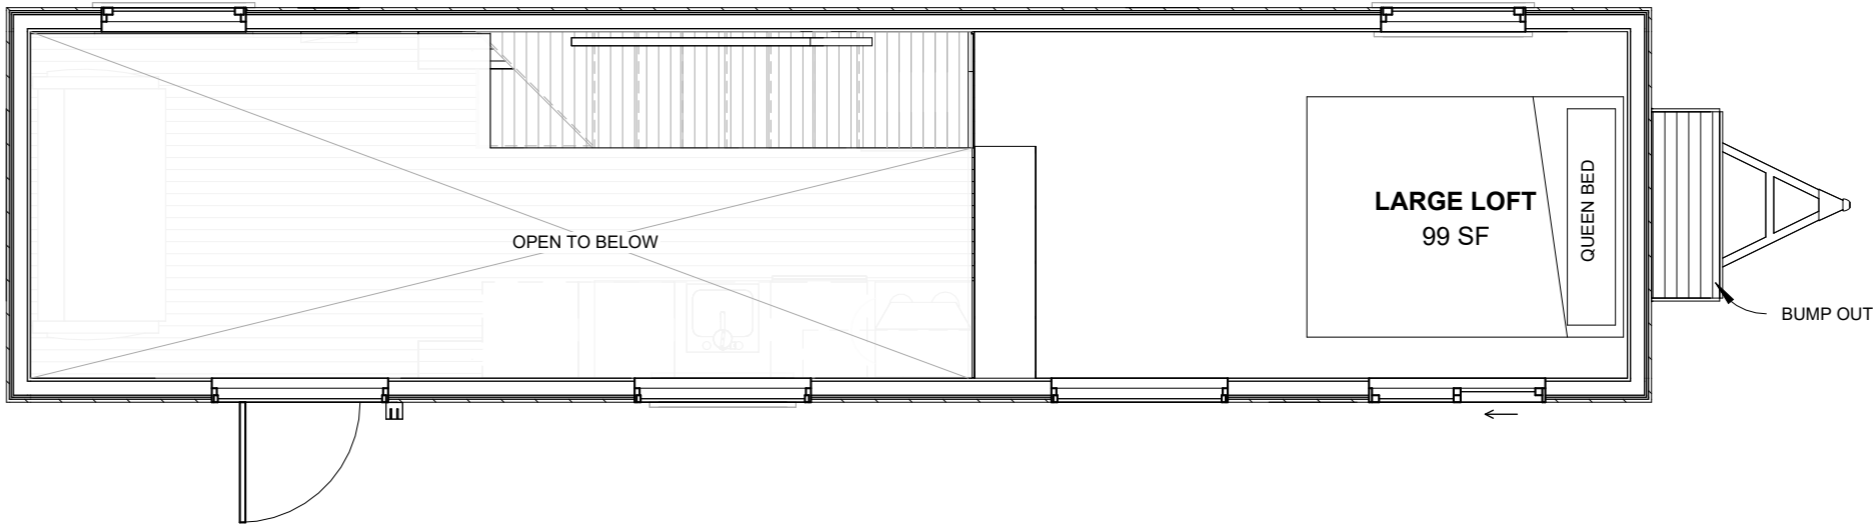

MAIN FLOOR PLAN

LOFT FLOOR PLAN

435 HARBOUR ROAD  
 GIBSONS BC  
 www.sunshinetinyhomes.com  
 sunshinetinyhomes@gmail.com  
 PAM ROBERTSON

**SIMPLY HEAVEN FLEX**

No.	Description	Date

**FLOOR PLAN CONCEPT**